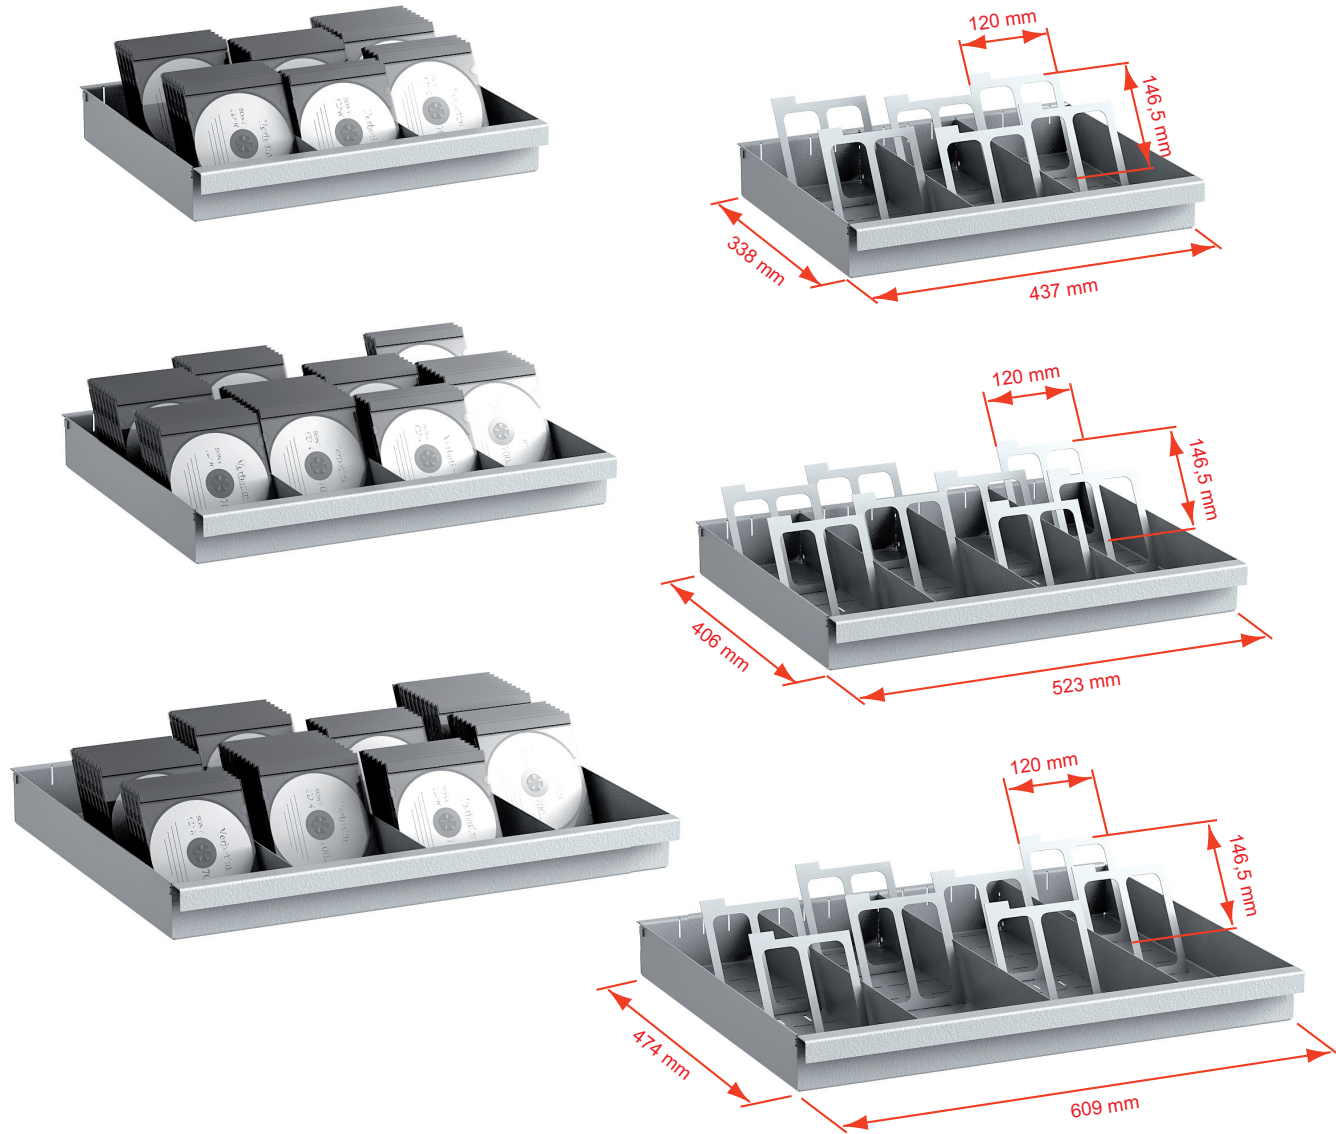

Drawer types used in Helsinki model